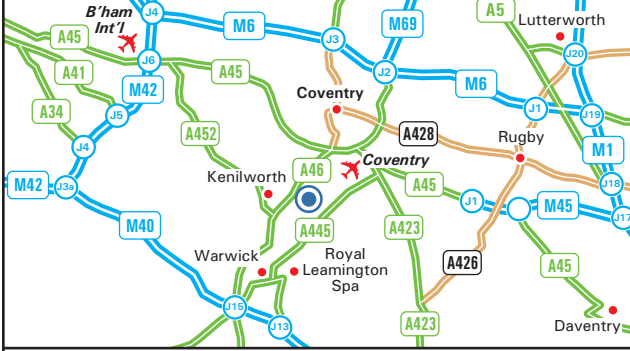

Aareon
WE MANAGE IT FOR YOU

**Building 500
Abbey Park, Stareton
Kenilworth CV8 2LY**

Tel: 02476 323723 - Fax: 02476 323724
Email: ukadmin@aareon.com - www.aareon.co.uk